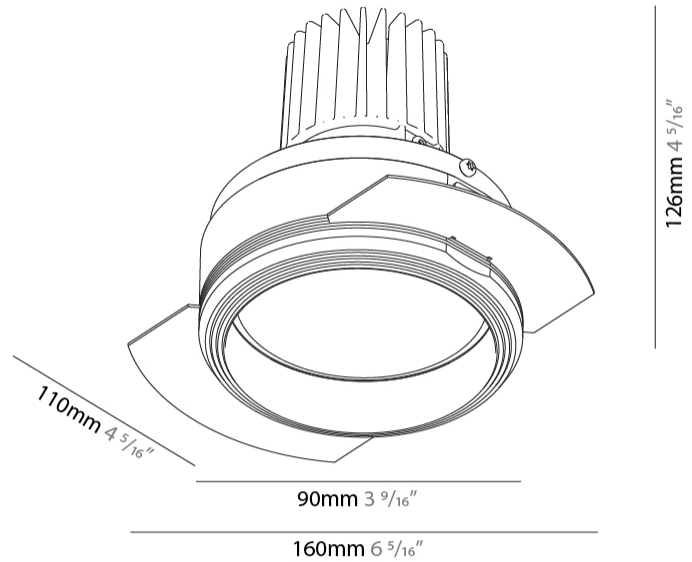

PHYSICAL

Aperture Sizes - Downlights: 3"
Shape: Round
Diameter (mm): 90
Diameter (in): 3 9/16
Height (mm): 126
Height (in): 4 5/16
Ceiling Thickness (mm): 10 / 12.5 / 15
Ceiling Thickness (in): 3/8 or 1/2 or 9/16
Min. Recessing Depth (mm): 115
Min. Recessing Depth (in): 4 1/2
Weight (kg): 0.65
Weight (lbs): 1.43
Fixture Finish: SSR / BKV / CWI / CRY / HAB / UFT / ITA / RUA / FTG / MYG / LOD / PUS / FRO / FUP / KIA / POP / BLS / SPG / MEY / GOH / CHC / COM / ABZ / JAG / OBR / MOS / ROR
Fixture Material: Aluminum
Cut-out Measurements: 115mm / 4 1/2"
Upon Request: Unique Sizes Unique Ceiling Thickness

ELECTRICAL

Lamp Type: LED (Zhaga Standard)
Input Wattage (W): 16.5
Total Output Wattage (W): 14.7
Dimming: Dali Dimming
Driver Included: No
Driver Location: Recessed Housing
Driver Type: Constant Current - 120Vac
Driver Class: Class 2
Housing: See components
Input Voltage (V): 120
Constant Current (MA): 350

LED

Number of LEDs: 1
Color Temperature (°K): Warm Dim
Max. Delivered Lumen (lm): 770
CRI: >90 CRI
Lamp Life (hrs): 50000
Upon Request: RGB-W Tunable White Special Color Temperature Special LED

OPTICAL

Reflector: 20 / 40 / 60
Adjustability: Rotational 180°; Tilt 30°

RATINGS AND CERTIFICATIONS

Certified By: Certified for North American Standards
IP rating: IP20